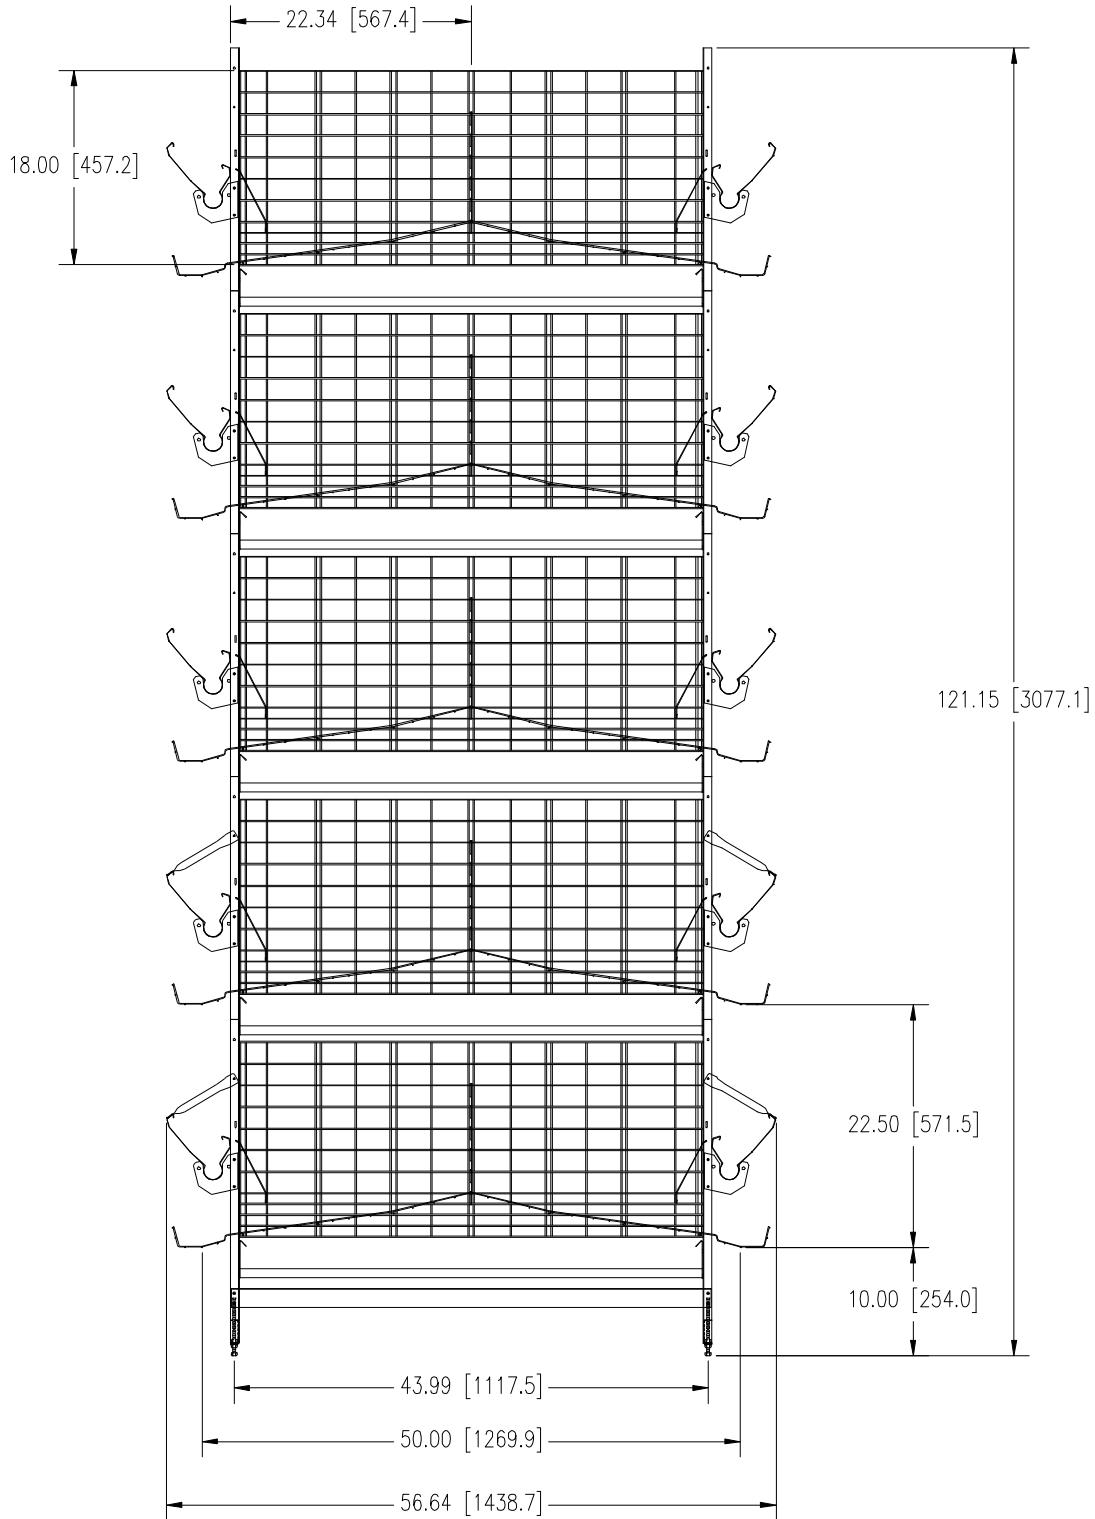

5-HIGH PRIMA MODULAR MANURE BELT 18" [457.2] TALL, 22.34" [567.4] DEEP CAGE

LAYER

in[mm]

This is a representative sample of a popular style. Please contact us for additional options or special designs at egg@choretime.com.